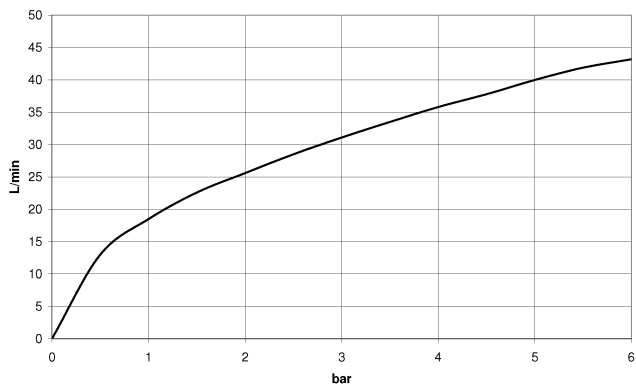

28 490 660

- 3/8" shower outlet
- rosette Ø 60 mm
- 1/2" connection
- WRAS 1912049

Intrinsic protection against back flow.

Fits: TARA, VAIA, META

	Dark Chrome	28 490 660-19
	Chrome	28 490 660-00
	Brushed Platinum	28 490 660-06
	Platinum	28 490 660-08
	Light Gold	28 490 660-26
	Brushed Light Gold	28 490 660-27
	Brushed Durabronze (23kt Gold)	28 490 660-28
	Matte Black	28 490 660-33
	Brushed Bronze	28 490 660-42
	Brushed Champagne (22kt Gold)	28 490 660-46
	Champagne (22kt Gold)	28 490 660-47
	Cyprus	28 490 660-49
	Brushed Chrome	28 490 660-93
	Brushed Dark Platinum	28 490 660-99

28 490 660

mm [inches]

Flow rate chart

28 490 660

Parts for other  
finishes can be found  
here: [Chrome](#)